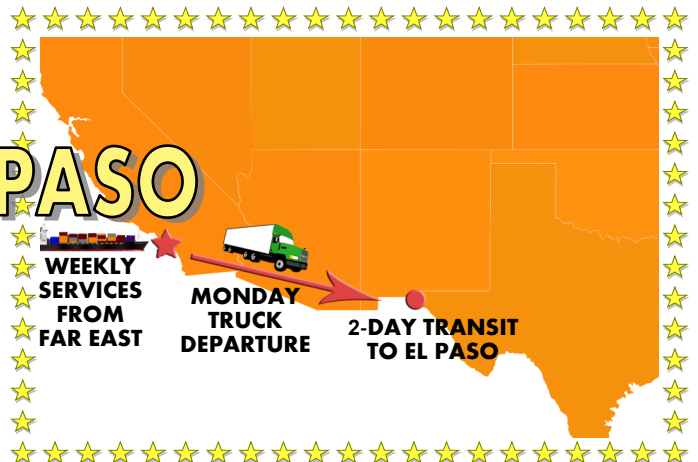

MITSUI-SOKO (U.S.A.) INC

Value beyond Logistics

EL PASO EXPRESS

FASTER TRANSIT TIMES

⇒ **SHORTEN TRANSIT TIME BY UP TO 4 DAYS COMPARED TO YOUR CURRENT SERVICE!**

	DEPART JAPAN	ARRIVE L.A.	DEPART L.A.	ARRIVE EL PASO
MITSUI-SOKO	T	T+13	T+16	T+18
COMPETITORS	T	T+13	T+17	T+22

DIRECT EXCLUSIVE TRUCK

⇒ **FROM L.A. CFS TO EL PASO CFS**

DELIVERY FROM EL PASO

- ⇒ **BONDED CARGO TO FREE TRADE ZONE OR DOMESTIC POINTS**
- ⇒ **BONDED CARGO TO MEXICO**
- ⇒ **CROSS-BORDER SERVICE**

IMPORT LCL FROM FAR EAST ONLY

TOKYO CFS → EL PASO CFS = 18 DAYS
NAGOYA CFS → EL PASO CFS = 19 DAYS
KOBE CFS → EL PASO CFS = 20 DAYS

Mitsui-Soko (U.S.A.) Inc

Chicago Office
888 Thomas Drive
Bensenville, IL 60106

Phone: 630-616-0990
Fax: 630-616-0996